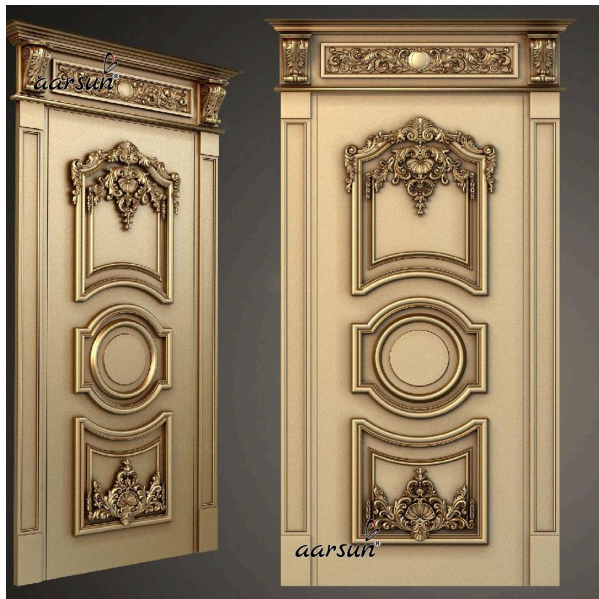

# MODERN DOOR DESIGN

Whatsapp: [+918192999135](https://wa.me/+918192999135) Tel: [+918192999135](https://wa.me/+918192999135)

URL: <https://aarsunwoods.com/product-category/wooden-door/>

Website : <https://aarsunwoods.com/>