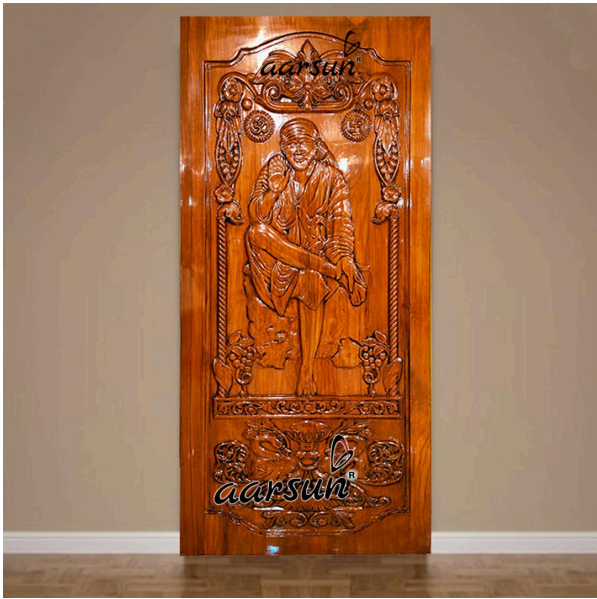

# MODERN DOOR DESIGN

Whatsapp: [+918192999135](https://wa.me/+918192999135) Tel: [+918192999135](https://wa.me/+918192999135)

URL: <https://aarsunwoods.com/product-category/wooden-door/>

Website : <https://aarsunwoods.com/>