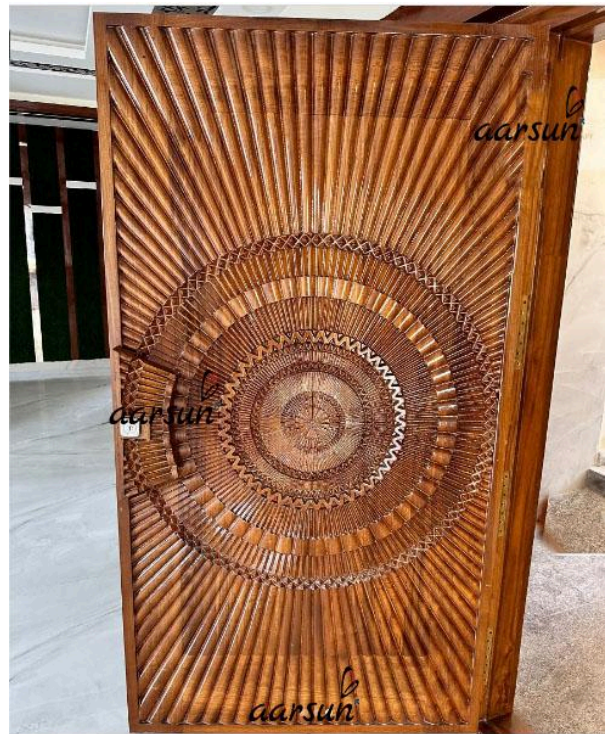

# MODERN DOOR DESIGN

Whatsapp: [+918192999135](https://wa.me/+918192999135) Tel: [+918192999135](https://wa.me/+918192999135)

URL: <https://aarsunwoods.com/product-category/wooden-door/>

Website : <https://aarsunwoods.com/>