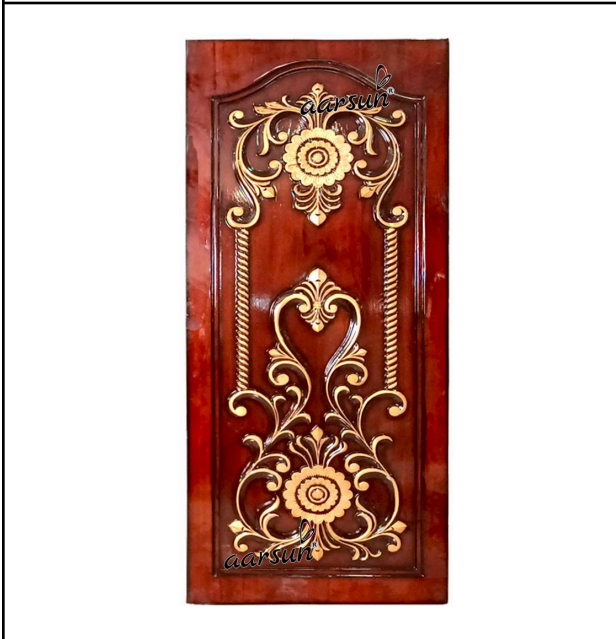

# MODERN DOOR DESIGN

Whatsapp: [+918192999135](https://wa.me/+918192999135) Tel: [+918192999135](https://wa.me/+918192999135)

URL: <https://aarsunwoods.com/product-category/wooden-door/>

Website : <https://aarsunwoods.com/>